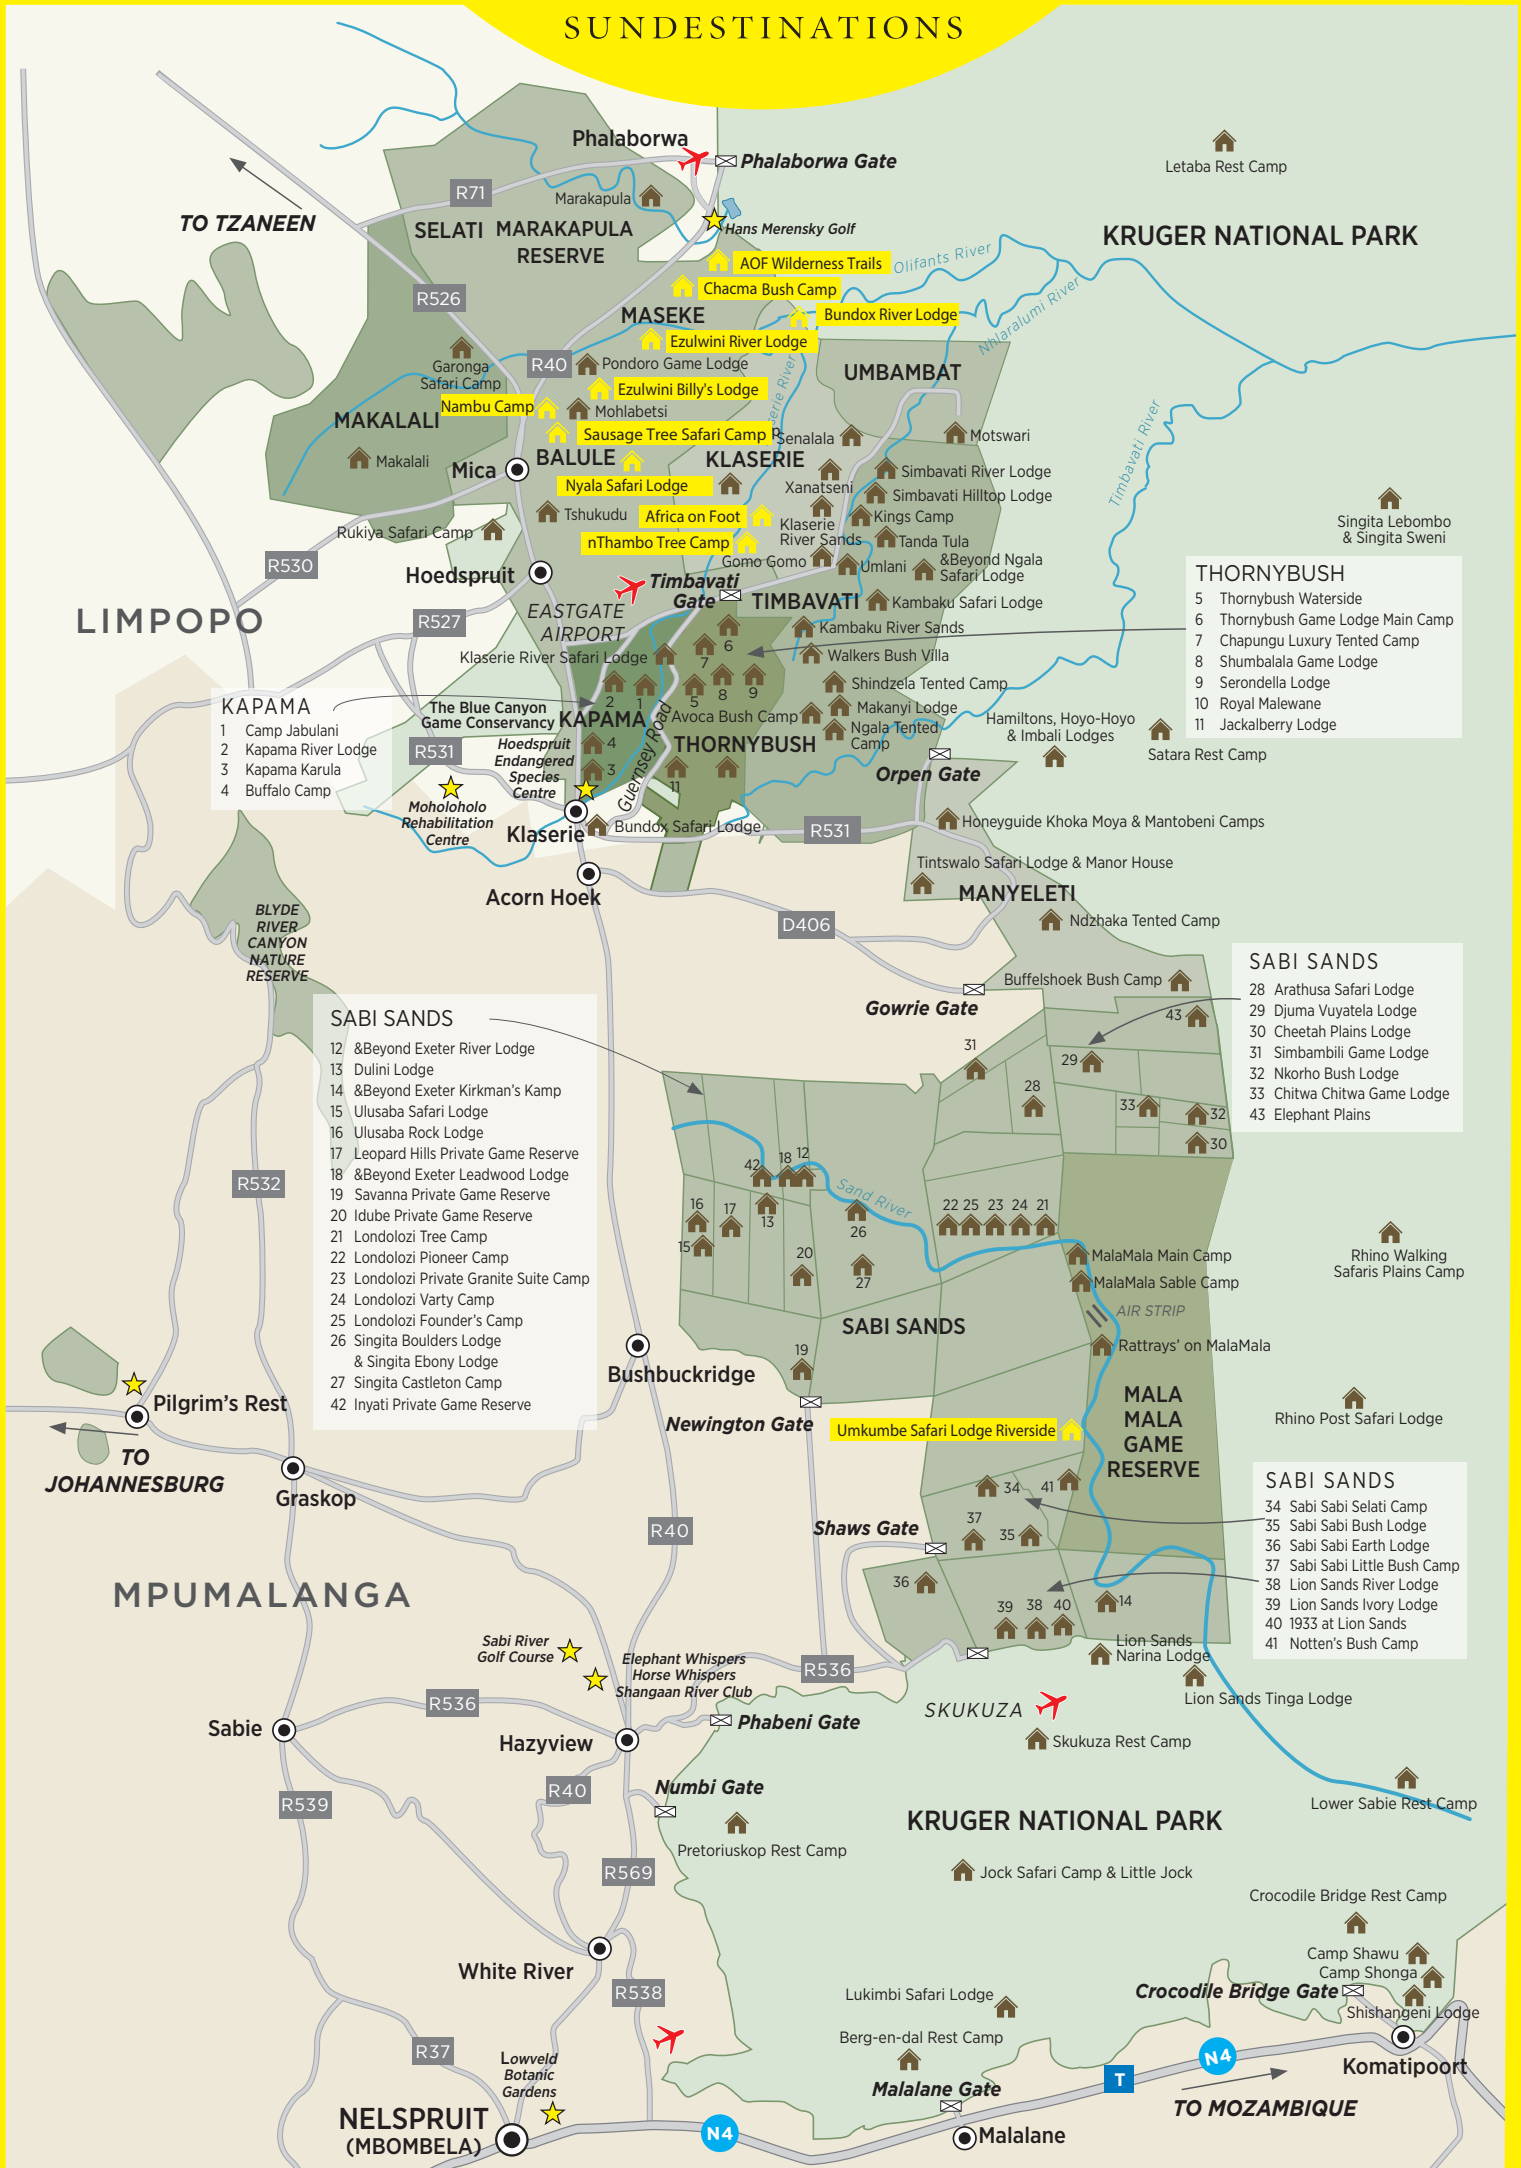

SUNDESTINATIONS

- KAPAMA**
- 1 Camp Jabulani
 - 2 Kapama River Lodge
 - 3 Kapama Karula
 - 4 Buffalo Camp

- SABI SANDS**
- 12 &Beyond Exeter River Lodge
 - 13 Dulini Lodge
 - 14 &Beyond Exeter Kirkman's Kamp
 - 15 Ulusaba Safari Lodge
 - 16 Ulusaba Rock Lodge
 - 17 Leopard Hills Private Game Reserve
 - 18 &Beyond Exeter Leadwood Lodge
 - 19 Savanna Private Game Reserve
 - 20 Idube Private Game Reserve
 - 21 Londolozi Tree Camp
 - 22 Londolozi Pioneer Camp
 - 23 Londolozi Private Granite Suite Camp
 - 24 Londolozi Varty Camp
 - 25 Londolozi Founder's Camp
 - 26 Singita Boulders Lodge & Singita Ebony Lodge
 - 27 Singita Castleton Camp
 - 42 Inyati Private Game Reserve

- THORNYBUSH**
- 5 Thornybush Waterside
 - 6 Thornybush Game Lodge Main Camp
 - 7 Chapungu Luxury Tented Camp
 - 8 Shumbalala Game Lodge
 - 9 Serondella Lodge
 - 10 Royal Malewane
 - 11 Jackalberry Lodge

- SABI SANDS**
- 28 Arathusa Safari Lodge
 - 29 Djuma Vuyatela Lodge
 - 30 Cheetah Plains Lodge
 - 31 Simbambili Game Lodge
 - 32 Nkorho Bush Lodge
 - 33 Chitwa Chitwa Game Lodge
 - 43 Elephant Plains

- SABI SANDS**
- 34 Sabi Sabi Selati Camp
 - 35 Sabi Sabi Bush Lodge
 - 36 Sabi Sabi Earth Lodge
 - 37 Sabi Sabi Little Bush Camp
 - 38 Lion Sands River Lodge
 - 39 Lion Sands Ivory Lodge
 - 40 1933 at Lion Sands
 - 41 Notten's Bush Camp